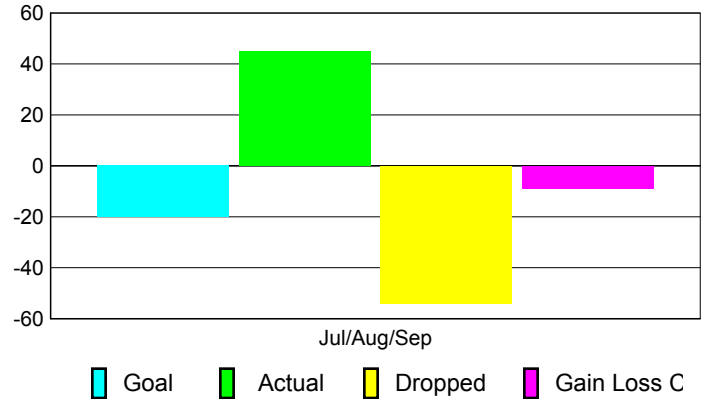

### YTD Status Quo Clubs 2010-2011

Status Quo Clubs Compared to Status Quo Members

## MEMBERSHIP

Membership Results  
2010-2011

Membership  
2009-2010

Month	Net Memb Goal	Actual New Memb	Actual Dropped Memb	Gain/Loss of Memb	Gain/Loss of Memb
Jul/Aug/Sep	-20	45	-54	-9	2
<b>Totals</b>	<b>-20</b>	<b>45</b>	<b>-54</b>	<b>-9</b>	<b>2</b>

### Membership Results 2010-2011

Goal, New, Dropped, Gain/Loss

### Comparison of Membership Gain/Loss

Current Year Compared to the Previous Year